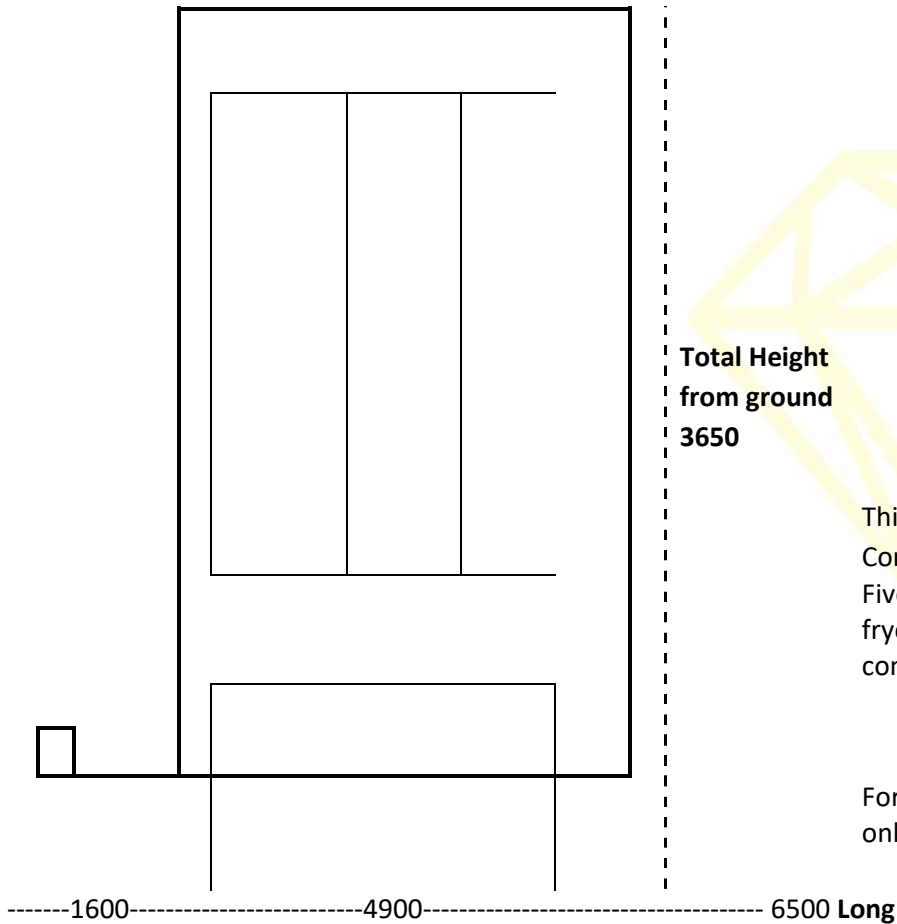

# PREMIER EVENT TRAILERS

**Total Height  
from ground  
3650**

This is a new arrival and soon to be Favourite.

Comes complete with double door upright fridge, Hot water twin sinks plus hand wash. Five burner LPG stove, removable BBQ (600mm plate), 2 x 20 Litre deep fryer, electric under bench warming oven, , non slip floors and commercial ventilation.