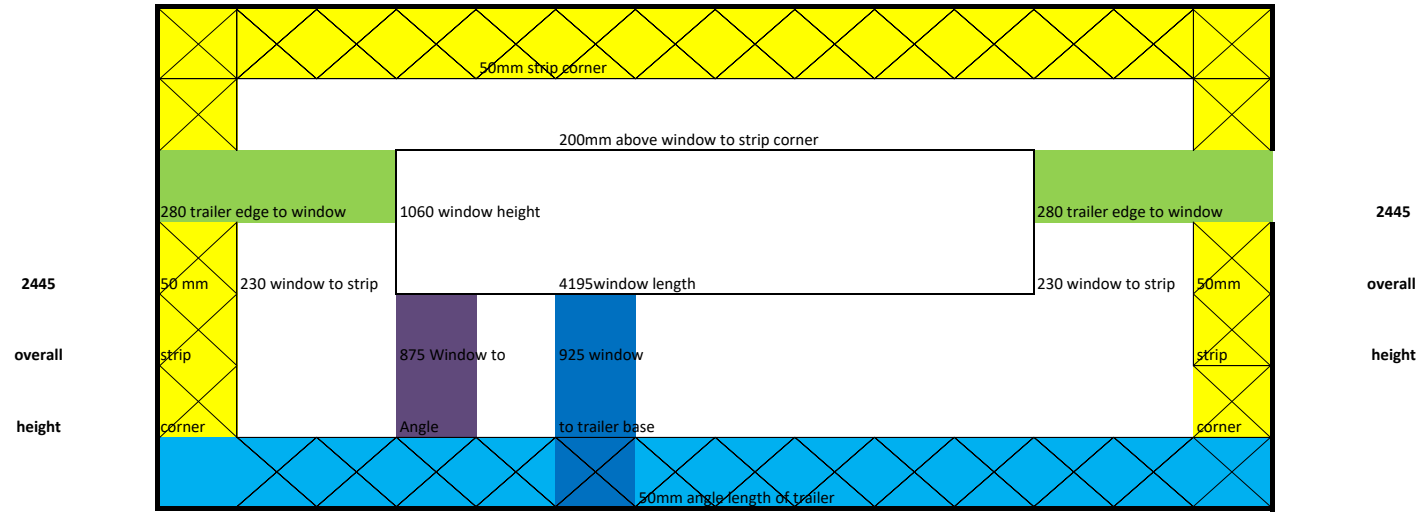

4860 overall length

BACK WALL