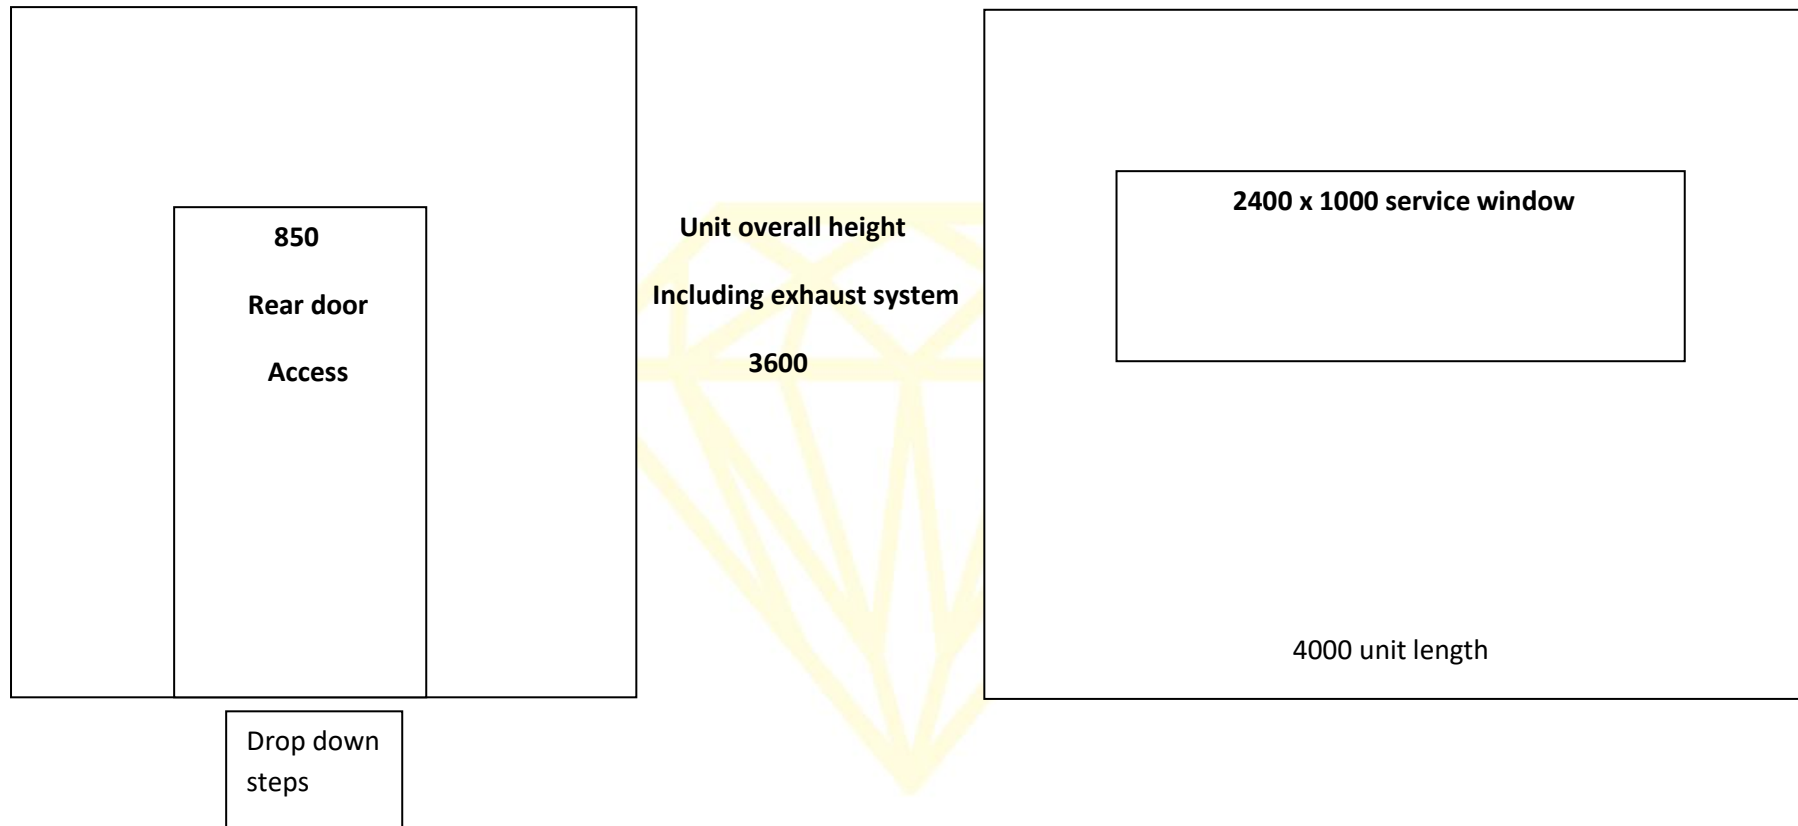

Total wheel base width 2420

Unit Length 4000

Draw bar length 1700

Total overall length 5700

Rear access space also required

Street food kitchen = Mobile Kitchen for all types of preparation and events

"Perfect for Weddings, Birthdays and VIP Events"

*wrap to you preference or our standard (may not appear as image states)

2420 total width

PREMIER EVENT TRAILERS

Bench 1100 x 900	Boiler/steamer 900 x 450	6 burner double door stove 900 x 900	2 x basket fryer 400 x 900	Bench with over Shelves 1000 x 800
Double sink and tap 1100 x 730				
Hand wash sink	3 ½ door under bench fridge 2400 x 660			Void for rubbish bin